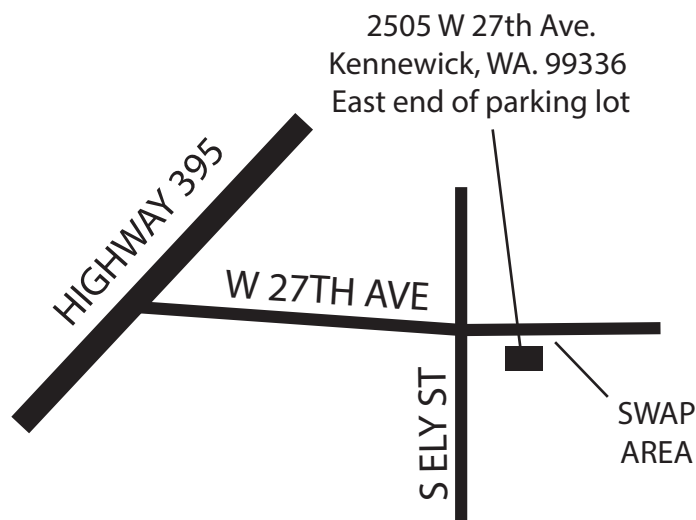

ELECTRONICS, HAM RADIO, AND EXPERIMENTERS

SWAP MEET

KENNEWICK, WA

MAY 5, 2018 | 9AM | BETHLEHEM LUTHERAN CHURCH

Sellers can set-up between 7:00 am and 9:00 am.

ITEMS TO SELL OR TRADE:

Amateur Radio Equipment
Commercial and Citizen Band Radio Equipment
Bench and Portable Test Equipment
Computers, Computer Parts and Accessories
Cables and Wire
Power Supplies
Antennas
Radio Controlled Robotics, Quad Copters, Drones
Electronic Components, Microprocessors, etc.
Equipment Carcasses

Bring your own Tables, Canopies,
portable generators, or work out of
the back of your truck, car, or van.

**There will be no charges or fee's
for sellers and buyers.**

To find the Bethlehem Lutheran Church and school, if you are heading south on Hwy 395, turn left at 27th avenue, if you are on I-82 heading north or east take exit 113 for Kennewick. Head north approximately 1.8 miles and take a right at 27th Ave. After you get on 27th Ave. go east for 1 mile and you will see the church and school on the right.