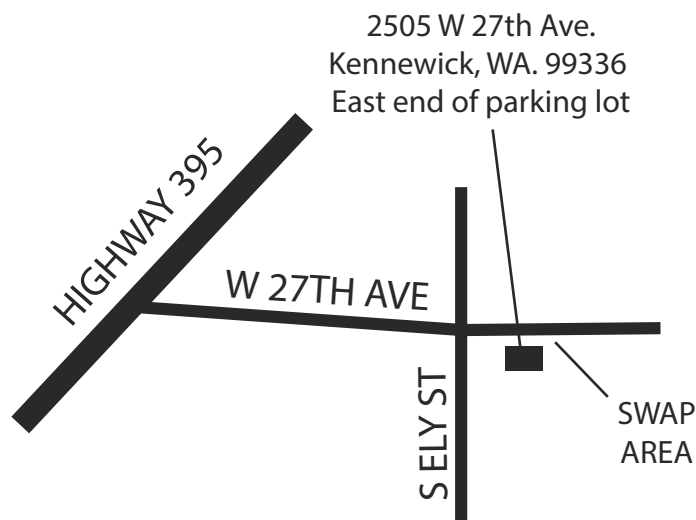

ELECTRONICS, HAM RADIO, AND EXPERIMENTERS

SWAP MEET

KENNEWICK, WA

MAY 4, 2019 | 9AM | BETHLEHEM LUTHERAN CHURCH

Sellers can set-up between 7:00 am and 9:00 am.

ITEMS TO SELL OR TRADE:

Amateur Radio Equipment
Commercial and Citizen Band Radio Equipment
Bench and Portable Test Equipment
Computers, Computer Parts and Accessories
Cables and Wire
Power Supplies
Antennas
Radio Controlled Robotics, Quad Copters, Drones
Electronic Components, Microprocessors, etc.
Equipment Carcasses

Bring your own Tables, Canopies,
portable generators, or work out of
the back of your truck, car, or van.

**There will be no charges or fee's
for sellers and buyers.**

To find the Bethlehem Lutheran Church and school, if you are heading south on Hwy 395, turn left at 27th avenue, if you are on I-82 heading north or east take exit 113 for Kennewick. Head north approximately 1.8 miles and take a right at 27th Ave. After you get on 27th Ave. go east for 1 mile and you will see the church and school on the right.